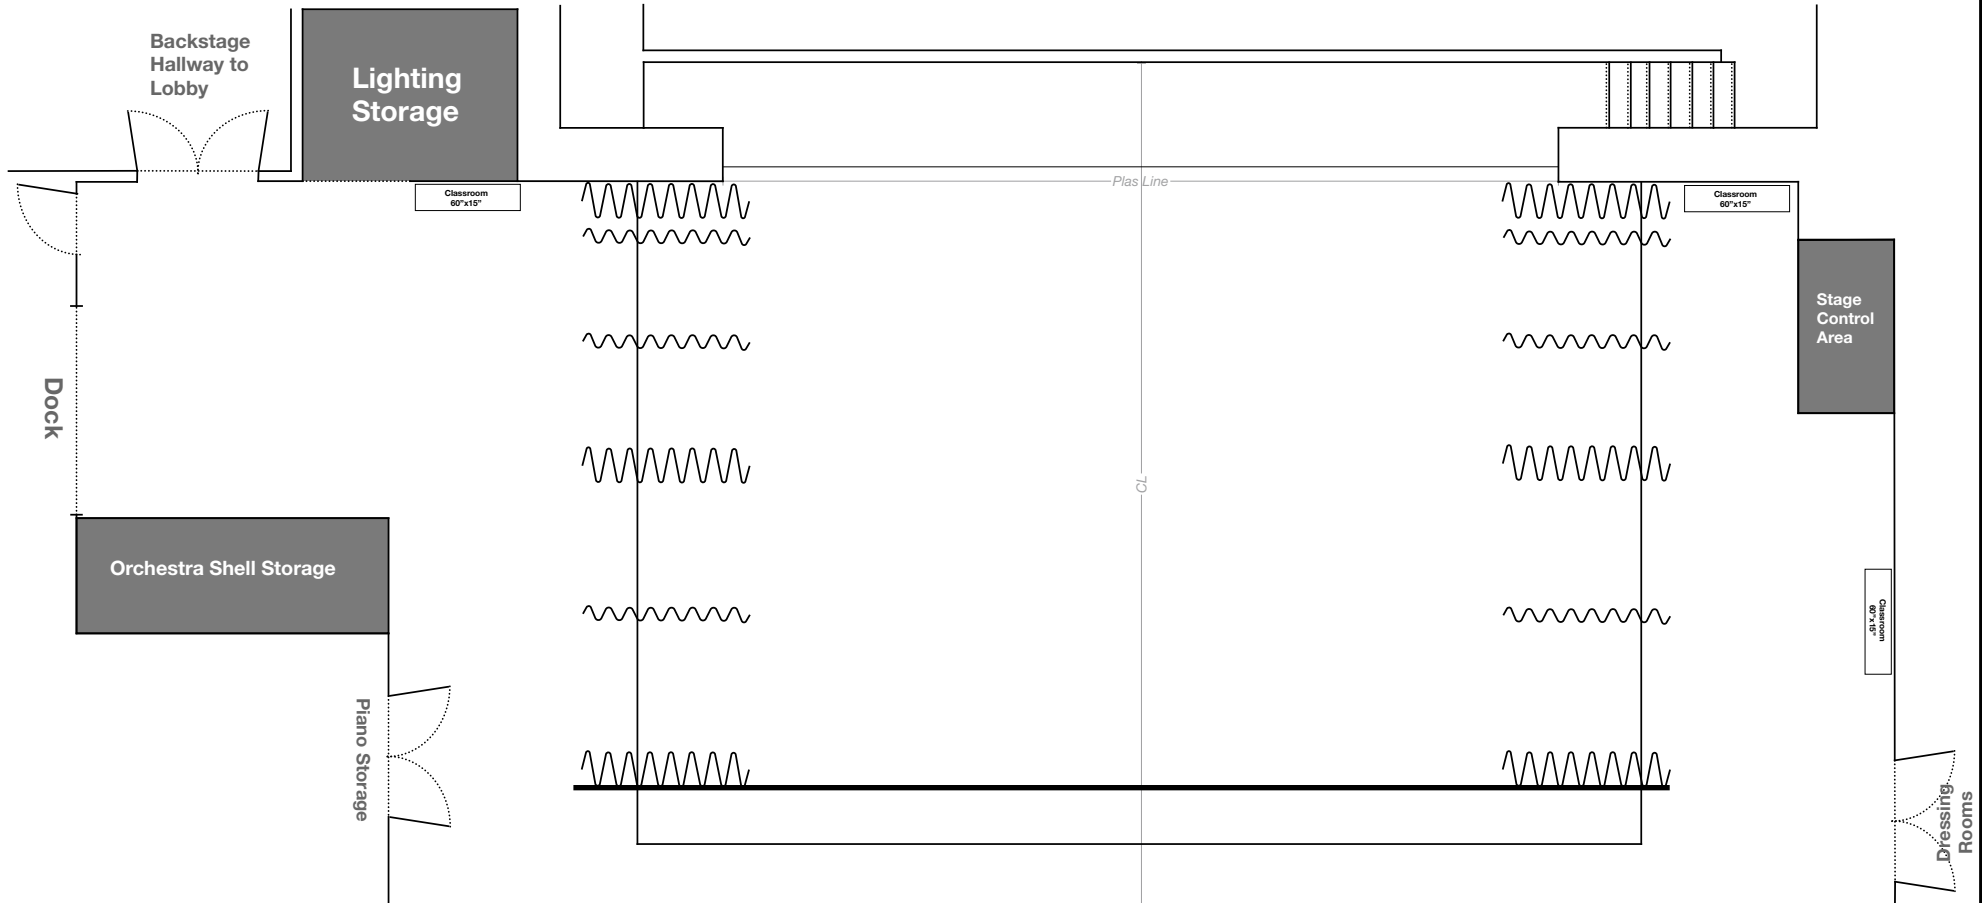

Huffines Performance Hall

Scale 1:110 0 2 10 20ft

Equipment Summary:

LEWISVILLE GRAND THEATER

Event Name:		
Client Name:	Event #:	Event Date:
Drafted By:		Drafted Date: