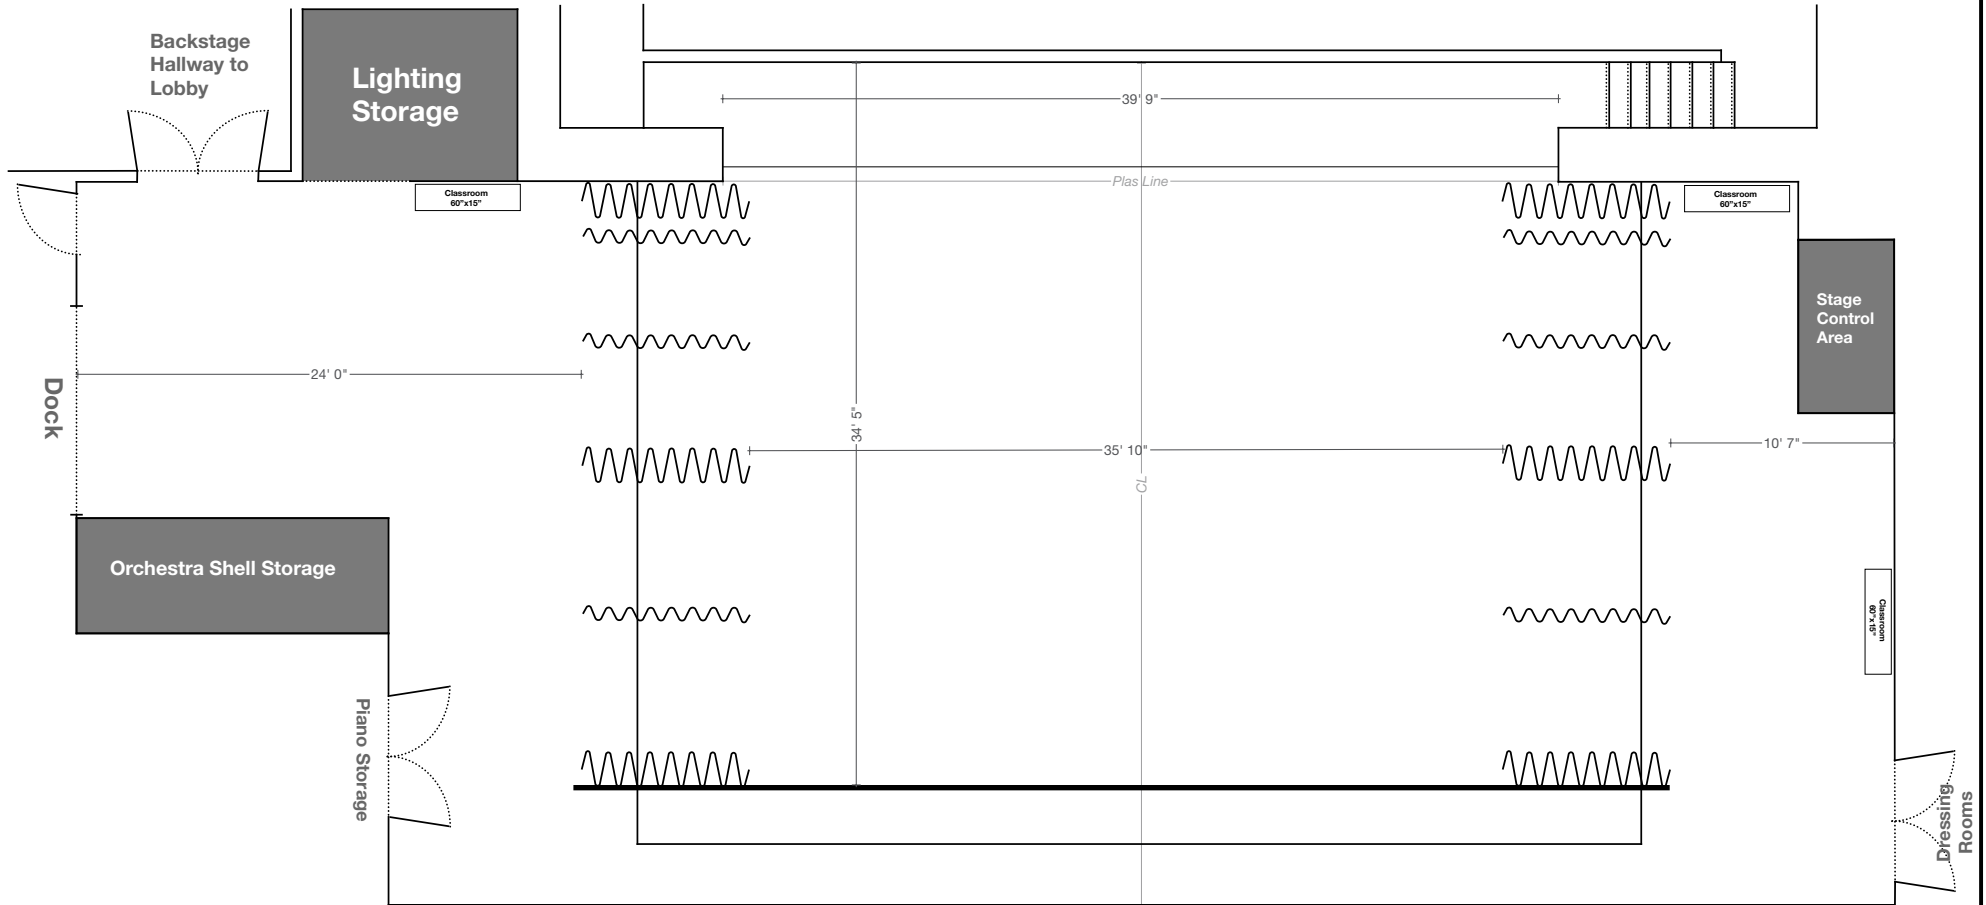

Huffines Performance Hall

Scale 1:110 0 2 10 20ft

Equipment Summary:

LEWISVILLE GRAND THEATER

Event Name:		
Client Name:	Event #:	Event Date:
Drafted By:		Drafted Date: