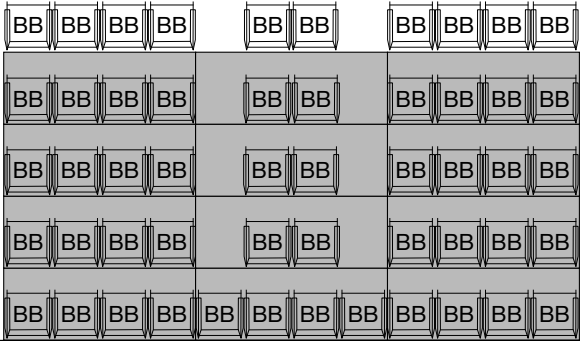

Black Box Theater

Equipment Summary:

-Standard seating: 110 seats

Lighting/Audio

Scale 1:96

LEWISVILLE

 GRAND THEATER

Event Name:		
Client Name:	ER#:	Event Date:
Drafted By:		Drafted Date: